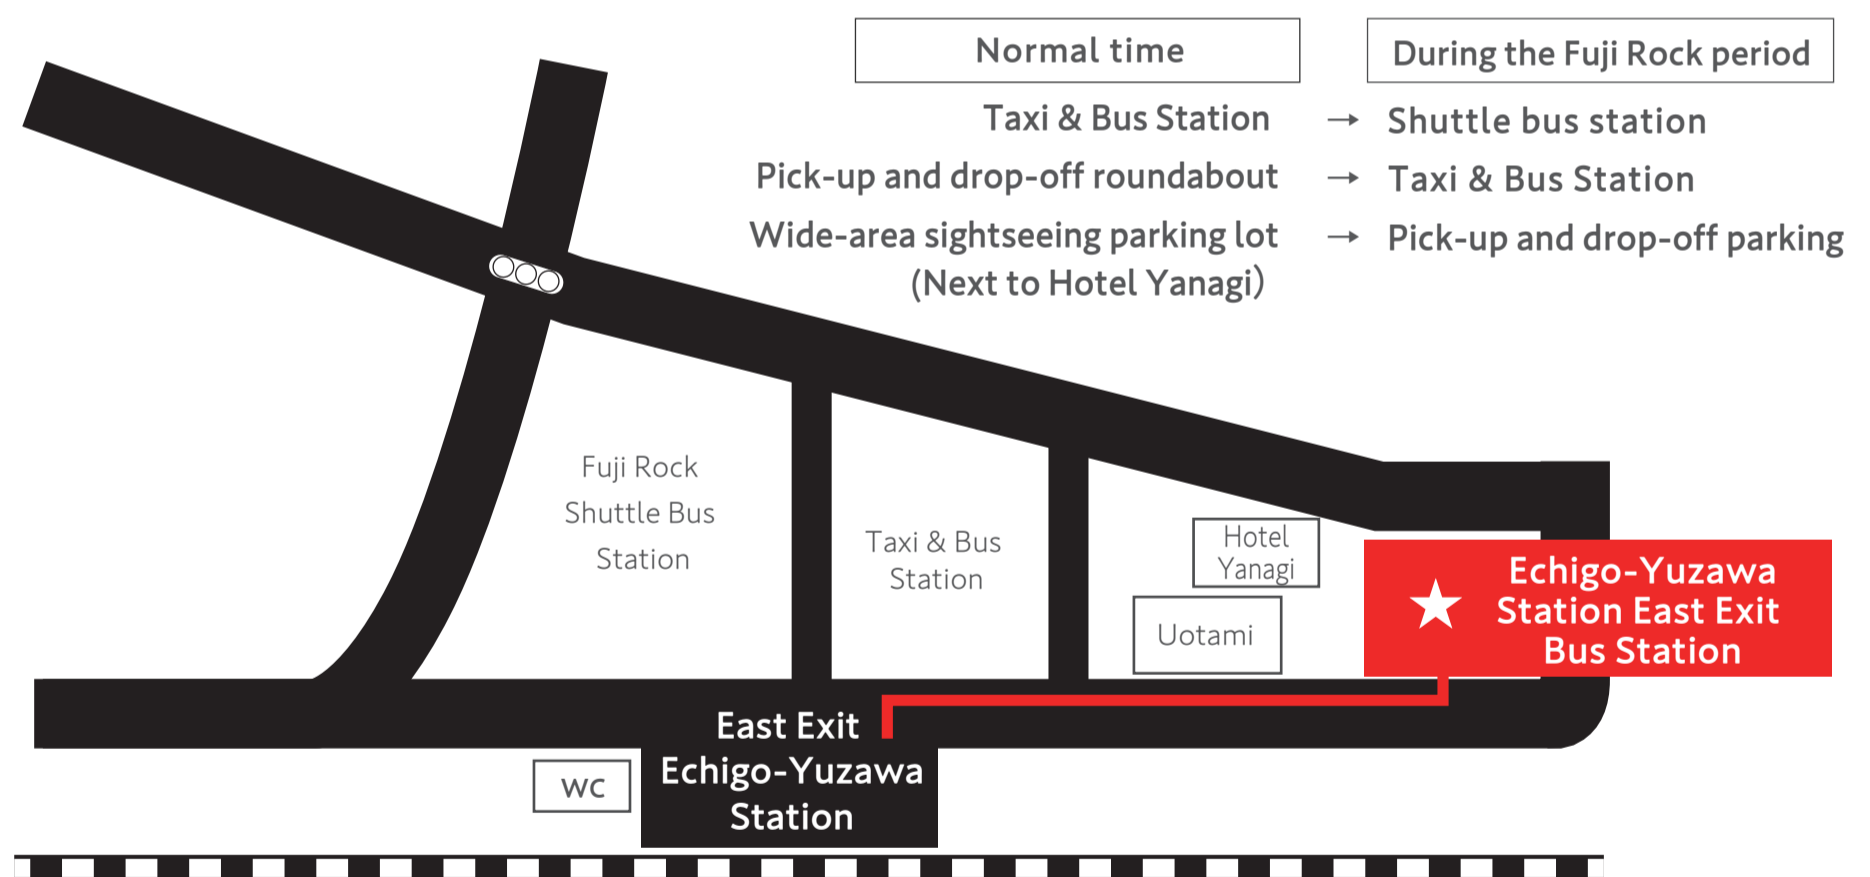

FUJI ROCK FESTIVAL'26 To all the participants

○ Shuttle bus information

From 7/24 (Fri) ~ 7/26 (Sun), we will operate a temporary free shuttle bus.

[eve] ※ There is no service.

From Angel Grandia Echigo Nakazato

To Echigo-Yuzawa Station East Exit Bus Station

8:30
9:30
10:30

From Echigo-Yuzawa Station East Exit Bus Station

To Angel Grandia Echigo Nakazato

23:00
24:00
25:00
26:00

※ To get to the Fuji Rock venue, please use the private shuttle bus from the east exit of Echigo-Yuzawa Station.

※ During the Fuji Rock period, it is expected to take considerable time to arrange a taxi. We recommend that you consider taking the bus.

※ In addition, the Angel Grandia Station Information Center (2 minutes walk from the west exit of Echigo-Yuzawa Station) will be locked from 21:30 ~ 8:30.